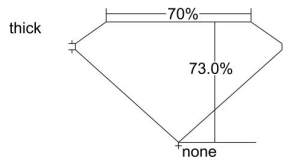

GIA®

FACSIMILE

GIA REPORT 2215107042

Verify this report at GIA.edu

GIA NATURAL DIAMOND DOSSIER®

August 26, 2020
GIA Report Number 2215107042
Shape and Cutting Style ..... **Square Modified Brilliant**
Measurements ..... **4.81 x 4.80 x 3.50 mm**

GRADING RESULTS

Carat Weight ..... **0.70 carat**
Color Grade ..... **H**
Clarity Grade **S11**

ADDITIONAL GRADING INFORMATION

Polish ..... **Very Good**
Symmetry ..... **Very Good**
Fluorescence ..... **Faint**
Clarity Characteristics ..... **Crystal**
Inscription(s): GIA 2215107042

PROPORTIONS

Profile not to actual proportions

GRADING SCALES

GIA COLOR SCALE		GIA CLARITY SCALE			
COLORLESS	D	VERY VERY SLIGHTLY INCLUDED	FLAWLESS		
	E		INTERNALLY FLAWLESS		
	F	VERY SLIGHTLY INCLUDED	VVS₁		
	G		VVS₂		
	H		VS₁		
	NEAR COLORLESS	I	VERY SLIGHTLY INCLUDED	VS₂	
		J		S1₁	
		FAINT	K	SLIGHTLY INCLUDED	S1₂
			L		I₁
			M		I₂
VERT LIGHT	N	INCLUDED	I₃		
	O				
	P				
	Q				
	R				
	S				
	T				
LIGHT	U				
	V				
	W				
	X				
Y					
Z