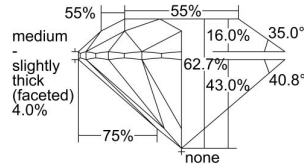

GIA®

FACSIMILE

GIA REPORT 6204742873

Verify this report at GIA.edu

GIA NATURAL DIAMOND DOSSIER®

November 19, 2019
GIA Report Number **6204742873**
Shape and Cutting Style ..... **Round Brilliant**
Measurements ..... **5.10 - 5.13 x 3.21 mm**

GRADING RESULTS

Carat Weight ..... **0.52 carat**
Color Grade ..... **F**
Clarity Grade **S11**
Cut Grade ..... **Excellent**

ADDITIONAL GRADING INFORMATION

Polish ..... **Excellent**
Symmetry ..... **Excellent**
Fluorescence ..... **Faint**
Clarity Characteristics..... **Knot**
Inscription(s): **GIA 6204742873**

PROPORTIONS

Profile to actual proportions