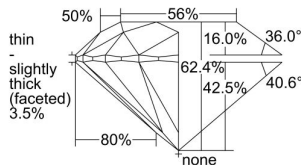

GIA®

FACSIMILE

GIA REPORT 3355548822

Verify this report at GIA.edu

GIA NATURAL DIAMOND DOSSIER®

July 07, 2020
GIA Report Number 3355548822
Shape and Cutting Style ..... Round Brilliant
Measurements ..... 5.64 - 5.68 x 3.53 mm

GRADING RESULTS

Carat Weight ..... 0.70 carat
Color Grade ..... H
Clarity Grade S11
Cut Grade ..... Excellent

ADDITIONAL GRADING INFORMATION

Polish ..... Excellent
Symmetry ..... Excellent
Fluorescence ..... Faint
Clarity Characteristics ..... Crystal, Cloud
Inscription(s): GIA 3355548822

PROPORTIONS

Profile to actual proportions