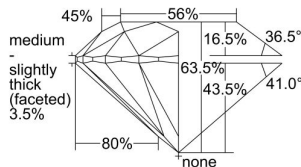

GIA®

FACSIMILE

GIA REPORT 5346683041

Verify this report at GIA.edu

GIA NATURAL DIAMOND DOSSIER®

January 23, 2020
GIA Report Number 5346683041
Shape and Cutting Style ..... Round Brilliant
Measurements ..... 5.42 - 5.46 x 3.45 mm

GRADING RESULTS

Carat Weight ..... 0.63 carat
Color Grade ..... H
Clarity Grade S11
Cut Grade ..... Excellent

ADDITIONAL GRADING INFORMATION

Polish ..... Excellent
Symmetry ..... Excellent
Fluorescence ..... None
Clarity Characteristics ..... Crystal, Cloud
Inscription(s): GIA 5346683041

PROPORTIONS

Profile to actual proportions