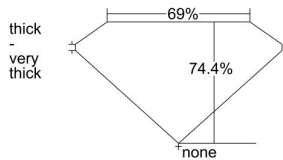

GIA®

FACSIMILE

GIA REPORT 6351872266

Verify this report at GIA.edu

GIA NATURAL DIAMOND DOSSIER®

September 03, 2020
GIA Report Number 6351872266
Shape and Cutting Style ..... Square Modified Brilliant
Measurements ..... 4.89 x 4.86 x 3.62 mm

GRADING RESULTS

Carat Weight ..... 0.76 carat
Color Grade ..... E
Clarity Grade VS1

ADDITIONAL GRADING INFORMATION

Polish ..... Excellent
Symmetry ..... Excellent
Fluorescence ..... None
Clarity Characteristics ..... Cloud, Crystal
Inscription(s): GIA 6351872266

PROPORTIONS

Profile not to actual proportions

GRADING SCALES

GIA COLOR SCALE		GIA CLARITY SCALE	
COLORLESS	D	VERY VERY SLIGHTLY INCLUDED	FLAWLESS
	E		INTERNALLY FLAWLESS
	F		VVS₁
	G		VVS₂
	H		VS₁
	I		VS₂
	J		SI₁
	K		SI₂
	L		I₁
	M		I₂
NEAR COLORLESS	N	SLIGHTLY INCLUDED	I₃
	O		
	P		
	Q		
FAINT	R		
	S		
	T		
	U		
VERY LIGHT	V		
	W		
	X		
	Y		
LIGHT	Z