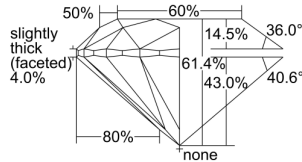

GIA®

FACSIMILE

GIA REPORT

7353823869

Verify this report at GIA.edu

GIA NATURAL DIAMOND DOSSIER®

August 24, 2020
GIA Report Number 7353823869
Shape and Cutting Style ..... Round Brilliant
Measurements ..... 5.24 - 5.26 x 3.22 mm

GRADING RESULTS

Carat Weight ..... 0.55 carat
Color Grade ..... K
Clarity Grade VS1
Cut Grade ..... Excellent

ADDITIONAL GRADING INFORMATION

Polish ..... Excellent
Symmetry ..... Excellent
Fluorescence ..... None
Clarity Characteristics..... Crystal, Cloud, Needle
Inscription(s): GIA 7353823869

PROPORTIONS

Profile to actual proportions

GRADING SCALES

GIA COLOR SCALE

COLOURESS	D
	E
	F
	G
	H
	I
	J
NEAR COLOURESS	K
	L
FAIN	M
	N
	O
	P
VERY LIGHT	Q
	R
	S
	T
	U
	V
	W
	X
	Y
LIGHT	Z

GIA CLARITY SCALE

	FLAWLESS
	INTERNALLY FLAWLESS
VERY VERY SLIGHTLY INCLUDED	VVS₁
	VVS₂
VERY SLIGHTLY INCLUDED	VS₁
	VS₂
SLIGHTLY INCLUDED	SI₁
	SI₂
	I₁
	I₂
INCLUDED	I₃

GIA CUT SCALE

	EXCELLENT
	VERY GOOD
	GOOD
	FAIR
	POOR