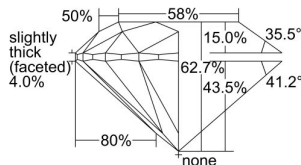

GIA®

FACSIMILE

GIA REPORT 2357800184

Verify this report at GIA.edu

GIA NATURAL DIAMOND DOSSIER®

August 25, 2020
GIA Report Number 2357800184
Shape and Cutting Style ..... Round Brilliant
Measurements ..... 5.28 - 5.31 x 3.32 mm

GRADING RESULTS

Carat Weight ..... 0.58 carat
Color Grade ..... J
Clarity Grade S11
Cut Grade ..... Excellent

ADDITIONAL GRADING INFORMATION

Polish ..... Excellent
Symmetry ..... Excellent
Fluorescence ..... Faint
Clarity Characteristics ..... Crystal, Feather
Inscription(s): GIA 2357800184

PROPORTIONS

Profile to actual proportions