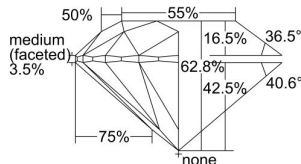

GIA®

FACSIMILE

GIA REPORT 6351786208

Verify this report at GIA.edu

GIA NATURAL DIAMOND DOSSIER®

August 20, 2020
GIA Report Number 6351786208
Shape and Cutting Style ..... Round Brilliant
Measurements ..... 5.03 - 5.07 x 3.17 mm

GRADING RESULTS

Carat Weight ..... 0.50 carat
Color Grade I
Clarity Grade S11
Cut Grade ..... Excellent

ADDITIONAL GRADING INFORMATION

Polish ..... Excellent
Symmetry ..... Excellent
Fluorescence ..... Faint
Clarity Characteristics ..... Cloud
Inscription(s): GIA 6351786208

PROPORTIONS

Profile to actual proportions

GRADING SCALES

GIA COLOR SCALE

COLORED	D
	E
	F
	G
	H
	I
	J
	K
	L
	M
	N
	O
	P
	Q
	R
	S
	T
	U
	V
	W
	X
	Y
	Z

GIA CLARITY SCALE

FLAWLESS	INTERNAL FLAWLESS	
		FLAWLESS
VERY VERY SLIGHTLY INCLUDED	VVS₁	
	VVS₂	
VERY SLIGHTLY INCLUDED	VS₁	
	VS₂	
SLIGHTLY INCLUDED	SI₁	
	SI₂	
INCLUDED	I₁	
	I₂	
	I₃	

GIA CUT SCALE

EXCELLENT
VERY GOOD
GOOD
FAIR
POOR