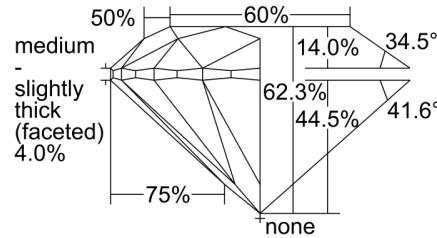

GIA NATURAL DIAMOND GRADING REPORT

August 21, 2020
GIA Report Number 7358783138
Shape and Cutting Style ..... Round Brilliant
Measurements ..... 6.76 - 6.81 x 4.23 mm

GRADING RESULTS

Carat Weight ..... 1.21 carat
Color Grade I
Clarity Grade SI2
Cut Grade ..... Excellent

ADDITIONAL GRADING INFORMATION

Polish ..... Excellent
Symmetry ..... Excellent
Fluorescence ..... None
Inscription(s): GIA 7358783138
Comments: Additional clouds are not shown.

PROPORTIONS

Profile to actual proportions