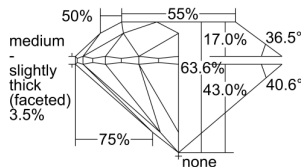

GIA®

FACSIMILE

GIA REPORT 5356877574

Verify this report at GIA.edu

GIA NATURAL DIAMOND DOSSIER®

September 07, 2020
GIA Report Number 5356877574
Shape and Cutting Style ..... Round Brilliant
Measurements ..... 6.05 - 6.13 x 3.87 mm

GRADING RESULTS

Carat Weight ..... 0.90 carat
Color Grade ..... H
Clarity Grade S11
Cut Grade ..... Excellent

ADDITIONAL GRADING INFORMATION

Polish ..... Excellent
Symmetry ..... Very Good
Fluorescence ..... Faint
Clarity Characteristics ..... Cloud, Crystal
Inscription(s): GIA 5356877574

PROPORTIONS

Profile to actual proportions

GRADING SCALES

GIA COLOR SCALE

COLOREDNESS	D
	E
	F
	G
	H
	I
	J
NEAR COLORLESS	K
	L
Faint	M
	N
	O
	P
Very Light	Q
	R
	S
	T
	U
	V
	W
	X
	Y
Light	Z

GIA CLARITY SCALE

VERY VERY SLIGHTLY INCLUDED	FLAWLESS
	INTERNALLY FLAWLESS
VERY SLIGHTLY INCLUDED	VVS₁
	VVS₂
SLIGHTLY INCLUDED	VS₁
	VS₂
INCLUDED	SI₁
	SI₂
INCLUDED	I₁
	I₂
	I₃

GIA CUT SCALE

EXCELLENT
VERY GOOD
GOOD
FAIR
POOR