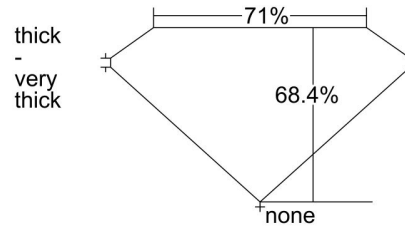

**GIA NATURAL DIAMOND GRADING REPORT**

July 21, 2020  
 GIA Report Number ..... 5353645106  
 Shape and Cutting Style ..... Emerald Cut  
 Measurements ..... 7.66 x 5.79 x 3.96 mm

**GRADING RESULTS**

Carat Weight ..... 1.50 carat  
 Color Grade ..... H  
 Clarity Grade ..... VS2

**ADDITIONAL GRADING INFORMATION**

Polish ..... Very Good  
 Symmetry ..... Good  
 Fluorescence ..... None  
 Inscription(s): GIA 5353645106  
**Comments:** Pinpoints are not shown.

**PROPORTIONS**

Profile not to actual proportions

**CLARITY CHARACTERISTICS**

**KEY TO SYMBOLS\***

-  Feather
-  Natural
-  Cloud
-  Needle
-  Indented Natural

\* Red symbols denote internal characteristics (inclusions). Green or black symbols denote external characteristics (blemishes). Diagram is an approximate representation of the diamond, and symbols shown indicate type, position, and approximate size of clarity characteristics. All clarity characteristics may not be shown. Details of finish are not shown.