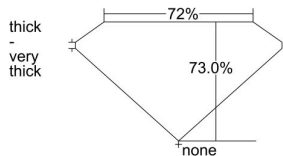

GIA®

FACSIMILE

GIA REPORT 6342653544

Verify this report at GIA.edu

GIA NATURAL DIAMOND DOSSIER®

January 20, 2020
GIA Report Number 6342653544
Shape and Cutting Style ..... Square Modified Brilliant
Measurements ..... 4.98 x 4.98 x 3.63 mm

GRADING RESULTS

Carat Weight ..... 0.80 carat
Color Grade ..... F
Clarity Grade SI1

ADDITIONAL GRADING INFORMATION

Polish ..... Excellent
Symmetry ..... Very Good
Fluorescence ..... None
Clarity Characteristics ..... Cloud, Crystal
Inscription(s): GIA 6342653544

PROPORTIONS

Profile not to actual proportions

GRADING SCALES

GIA COLOR SCALE		GIA CLARITY SCALE			
COLORLESS	D	VERY VERY SLIGHTLY INCLUDED	FLAWLESS		
	E		INTERNALLY FLAWLESS		
	F	VERY SLIGHTLY INCLUDED	VVS₁		
	G		VVS₂		
	H		VS₁		
	NEAR COLORLESS	I	SLIGHTLY INCLUDED	VS₂	
		J		SI₁	
		FAINT	K	INCLUDED	SI₂
			L		I₁
			M		I₂
VERT LIGHT			N	INCLUDED	I₃
	O				
	P				
	Q				
LIGHT	R				
	S				
	T				
	U				
	V				
	Z