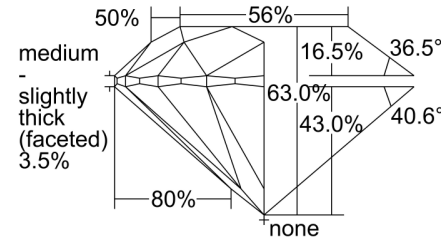

GIA NATURAL DIAMOND GRADING REPORT

September 28, 2017

GIA Report Number 1273065018

Shape and Cutting Style Round Brilliant

Measurements 6.73 - 6.78 x 4.25 mm

GRADING RESULTS

Carat Weight 1.20 carat

Color Grade F

Clarity Grade S11

Cut Grade Excellent

ADDITIONAL GRADING INFORMATION

Polish Excellent

Symmetry Excellent

Fluorescence None

Inscription(s): GIA 1273065018

Comments: Additional twinning wisps, additional clouds, pinpoints and surface graining are not shown.

PROPORTIONS

Profile to actual proportions

CLARITY CHARACTERISTICS

KEY TO SYMBOLS*

-  Twinning Wisp
-  Feather
-  Cloud
-  Crystal
-  Needle
-  Indented Natural
-  Natural

* Red symbols denote internal characteristics (inclusions). Green or black symbols denote external characteristics (blemishes). Diagram is an approximate representation of the diamond, and symbols shown indicate type, position, and approximate size of clarity characteristics. All clarity characteristics may not be shown. Details of finish are not shown.