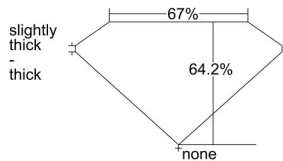

GIA®

FACSIMILE

GIA REPORT 6352380738

Verify this report at GIA.edu

GIA NATURAL DIAMOND DOSSIER®

June 09, 2020
GIA Report Number 6352380738
Shape and Cutting Style ..... **Cut-Cornered Rectangular Modified Brilliant**
Measurements ..... 5.67 x 4.68 x 3.01 mm

GRADING RESULTS

Carat Weight ..... 0.60 carat
Color Grade ..... G
Clarity Grade VS1

ADDITIONAL GRADING INFORMATION

Polish ..... Very Good
Symmetry ..... Very Good
Fluorescence ..... Strong Blue
Clarity Characteristics..... Feather, Pinpoint
Inscription(s): GIA 6352380738

PROPORTIONS

Profile not to actual proportions

GRADING SCALES

GIA COLOR SCALE		GIA CLARITY SCALE	
COLORLESS	NEAR COLORLESS	VERY VERY SLIGHTLY INCLUDED	SLIGHTLY INCLUDED
D			FLAWLESS
E			INTERNALLY FLAWLESS
F			
G			
H			VVS₁
I			VVS₂
J			
K			VS₁
L			VS₂
M			
N			SI₁
O			SI₂
P			
Q			I₁
R			I₂
S			
T			I₃
U			
V			
W			
X			
Y			
Z