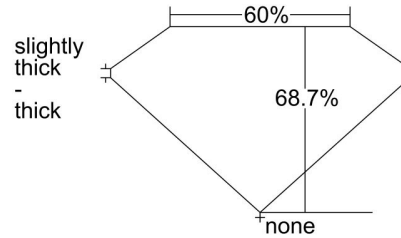

**GIA DIAMOND GRADING REPORT**

February 26, 2015

GIA Report Number ..... 2196404479

Shape and Cutting Style ..... Emerald Cut

Measurements ..... 7.51 x 5.59 x 3.84 mm

**GRADING RESULTS**

Carat Weight ..... 1.51 carat

Color Grade ..... F

Clarity Grade ..... SI2

**ADDITIONAL GRADING INFORMATION**

Polish ..... Very Good

Symmetry ..... Very Good

Fluorescence ..... None

Inscription(s): GIA 2196404479

**Comments:** A pinpoint is not shown.

**PROPORTIONS**

Profile not to actual proportions

**CLARITY CHARACTERISTICS**

**KEY TO SYMBOLS\***

-  Knot
-  Crystal
-  Feather
-  Cloud

\* Red symbols denote internal characteristics (inclusions). Green or black symbols denote external characteristics (blemishes). Diagram is an approximate representation of the diamond, and symbols shown indicate type, position, and approximate size of clarity characteristics. All clarity characteristics may not be shown. Details of finish are not shown.