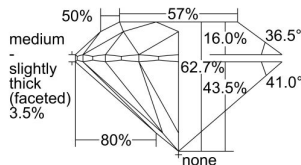

GIA®

FACSIMILE

GIA REPORT 2297112657

Verify this report at GIA.edu

GIA NATURAL DIAMOND DOSSIER®

May 24, 2018
GIA Report Number 2297112657
Shape and Cutting Style ..... Round Brilliant
Measurements ..... 6.16 - 6.18 x 3.87 mm

GRADING RESULTS

Carat Weight ..... 0.91 carat
Color Grade ..... H
Clarity Grade VS1
Cut Grade ..... Excellent

ADDITIONAL GRADING INFORMATION

Polish ..... Excellent
Symmetry ..... Excellent
Fluorescence ..... Medium Blue
Clarity Characteristics..... Cloud, Pinpoint, Needle
Inscription(s): GIA 2297112657

PROPORTIONS

Profile to actual proportions