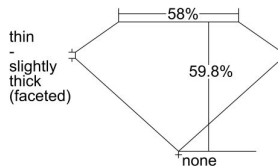

GIA®

FACSIMILE

GIA REPORT 6351477780

Verify this report at GIA.edu

GIA NATURAL DIAMOND DOSSIER®

July 20, 2020
GIA Report Number 6351477780
Shape and Cutting Style ..... Pear Brilliant
Measurements ..... 8.11 x 5.08 x 3.04 mm

GRADING RESULTS

Carat Weight ..... 0.71 carat
Color Grade ..... D
Clarity Grade S11

ADDITIONAL GRADING INFORMATION

Polish ..... Excellent
Symmetry ..... Very Good
Fluorescence ..... None
Clarity Characteristics ..... Crystal, Cloud
Inscription(s): GIA 6351477780

PROPORTIONS

Profile not to actual proportions

GRADING SCALES

GIA COLOR SCALE		GIA CLARITY SCALE	
COLORLESS	D	VERY VERY SLIGHTLY INCLUDED	FLAWLESS
	E		INTERNALLY FLAWLESS
	F		VVS₁
	G		VVS₂
	H		VS₁
	I		VS₂
	J		S1
	K		S2
	L		I₁
	M		I₂
NEAR COLORLESS	N	SLIGHTLY INCLUDED	I₃
	O		
	P		
	Q		
FAINT	R	INCLUDED	
	S		
	T		
	U		
	V		
	W		
	X		
	Y		
VERT LIGHT	Z