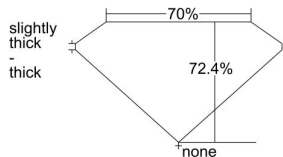

GIA®

FACSIMILE

GIA REPORT 1355615885

Verify this report at GIA.edu

GIA NATURAL DIAMOND DOSSIER®

July 25, 2020
GIA Report Number 1355615885
Shape and Cutting Style ..... **Square Modified Brilliant**
Measurements ..... 4.90 x 4.84 x 3.51 mm

GRADING RESULTS

Carat Weight ..... 0.73 carat
Color Grade ..... H
Clarity Grade VS2

ADDITIONAL GRADING INFORMATION

Polish ..... Excellent
Symmetry ..... Excellent
Fluorescence ..... None
Clarity Characteristics ..... Crystal, Cloud
Inscription(s): GIA 1355615885

PROPORTIONS

Profile not to actual proportions

GRADING SCALES

GIA COLOR SCALE		GIA CLARITY SCALE			
COLORLESS	D	VERY VERY SLIGHTLY INCLUDED	FLAWLESS		
	E		INTERNALLY FLAWLESS		
	F	VERY SLIGHTLY INCLUDED	VVS₁		
	G		VVS₂		
	H		VS₁		
	NEAR COLORLESS	I	SLIGHTLY INCLUDED	VS₂	
		J		SI₁	
		FAINT	K	INCLUDED	SI₂
			L		I₁
			M		I₂
VERT LIGHT			N	INCLUDED	I₃
			O		
			P		
	Q				
LIGHT	R				
	S				
	T				
	U				
	V				
	Z