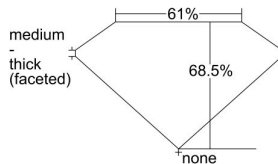

GIA®

FACSIMILE

GIA REPORT 2357478071

Verify this report at GIA.edu

GIA NATURAL DIAMOND DOSSIER®

July 20, 2020
GIA Report Number 2357478071
Shape and Cutting Style ..... Cushion Modified Brilliant
Measurements ..... 5.57 x 5.25 x 3.60 mm

GRADING RESULTS

Carat Weight ..... 0.90 carat
Color Grade ..... F
Clarity Grade SI1

ADDITIONAL GRADING INFORMATION

Polish ..... Excellent
Symmetry ..... Excellent
Fluorescence ..... None
Clarity Characteristics ..... Crystal, Cloud
Inscription(s): GIA 2357478071

PROPORTIONS

Profile not to actual proportions

GRADING SCALES

GIA COLOR SCALE		GIA CLARITY SCALE			
COLORLESS	D	VERY VERY SLIGHTLY INCLUDED	FLAWLESS		
	E		INTERNALLY FLAWLESS		
	F	VERY SLIGHTLY INCLUDED	VVS₁		
	G		VVS₂		
	H		VS₁		
	NEAR COLORLESS	I	SLIGHTLY INCLUDED	VS₂	
		J		SI₁	
		FAINT	K	INCLUDED	SI₂
			L		I₁
			M		I₂
VERT LIGHT	N	INCLUDED	I₃		
	O				
	P				
	Q				
	R				
LIGHT	S				
	T				
	U				
	V				
	W				
X					
Y					
Z