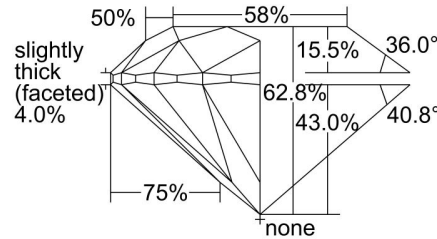

GIA NATURAL DIAMOND GRADING REPORT

August 12, 2020  
 GIA Report Number ..... 6351700554  
 Shape and Cutting Style ..... Round Brilliant  
 Measurements ..... 7.94 - 8.00 x 5.01 mm

GRADING RESULTS

Carat Weight ..... 2.01 carat  
 Color Grade ..... H  
 Clarity Grade ..... SI2  
 Cut Grade ..... Excellent

PROPORTIONS

Profile to actual proportions

CLARITY CHARACTERISTICS

KEY TO SYMBOLS\*

- Feather
- Crystal
- Cloud
- Needle
- Indented Natural
- Natural

\* Red symbols denote internal characteristics (inclusions). Green or black symbols denote external characteristics (blemishes). Diagram is an approximate representation of the diamond, and symbols shown indicate type, position, and approximate size of clarity characteristics. All clarity characteristics may not be shown. Details of finish are not shown.