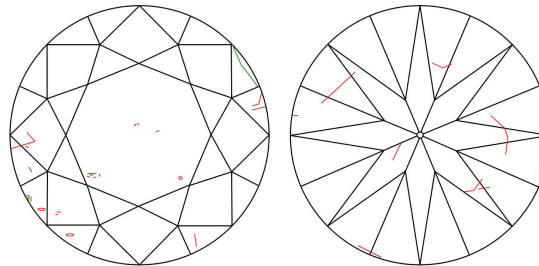

GIA NATURAL DIAMOND GRADING REPORT

August 12, 2020  
 GIA Report Number ..... 6351700554  
 Shape and Cutting Style ..... Round Brilliant  
 Measurements ..... 7.94 - 8.00 x 5.01 mm

GRADING RESULTS

Carat Weight ..... 2.01 carat  
 Color Grade ..... H  
 Clarity Grade ..... SI2  
 Cut Grade ..... Excellent

PROPORTIONS

Profile to actual proportions

CLARITY CHARACTERISTICS

KEY TO SYMBOLS\*

- Feather
- Crystal
- Cloud
- Needle
- Indented Natural
- Natural

\* Red symbols denote internal characteristics (inclusions). Green or black symbols denote external characteristics (blemishes). Diagram is an approximate representation of the diamond, and symbols shown indicate type, position, and approximate size of clarity characteristics. All clarity characteristics may not be shown. Details of finish are not shown.