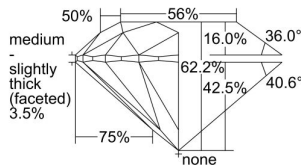

GIA®

FACSIMILE

GIA REPORT 1357382474

Verify this report at GIA.edu

GIA NATURAL DIAMOND DOSSIER®

July 07, 2020
GIA Report Number 1357382474
Shape and Cutting Style ..... Round Brilliant
Measurements ..... 5.16 - 5.17 x 3.21 mm

GRADING RESULTS

Carat Weight ..... 0.53 carat
Color Grade ..... D
Clarity Grade S11
Cut Grade ..... Excellent

ADDITIONAL GRADING INFORMATION

Polish ..... Excellent
Symmetry ..... Excellent
Fluorescence ..... Medium Blue
Clarity Characteristics ..... Crystal
Inscription(s): GIA 1357382474

PROPORTIONS

Profile to actual proportions