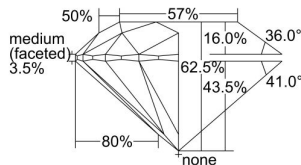

GIA®

FACSIMILE

GIA REPORT 7351433873

Verify this report at GIA.edu

GIA NATURAL DIAMOND DOSSIER®

July 16, 2020
GIA Report Number 7351433873
Shape and Cutting Style ..... Round Brilliant
Measurements ..... 5.66 - 5.70 x 3.55 mm

GRADING RESULTS

Carat Weight ..... 0.70 carat
Color Grade I
Clarity Grade S11
Cut Grade ..... Excellent

ADDITIONAL GRADING INFORMATION

Polish ..... Excellent
Symmetry ..... Excellent
Fluorescence ..... Strong Blue
Clarity Characteristics..... Crystal, Cloud, Feather
Inscription(s): GIA 7351433873

PROPORTIONS

Profile to actual proportions

GRADING SCALES

GIA COLOR SCALE

COLORED	D
	E
	F
	G
	H
	I
	J
NEAR COLORLESS	K
	L
	M
Faint	N
	O
	P
	Q
	R
	S
	T
	U
	V
	W
	X
	Y
Light	Z

GIA CLARITY SCALE

GIA CUT SCALE

EXCELLENT	VERY GOOD	GOOD	FAIR	POOR	
					EXCELLENT
VERY GOOD	GOOD	FAIR	POOR	POOR	
					EXCELLENT
GOOD	FAIR	POOR	POOR	POOR	
					EXCELLENT
FAIR	POOR	POOR	POOR	POOR	
					EXCELLENT
POOR	POOR	POOR	POOR	POOR	
					EXCELLENT