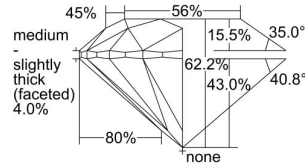

GIA®

FACSIMILE

GIA REPORT 6341734236

Verify this report at GIA.edu

GIA NATURAL DIAMOND DOSSIER®

January 29, 2020
GIA Report Number **6341734236**
Shape and Cutting Style ..... **Round Brilliant**
Measurements ..... **5.16 - 5.18 x 3.22 mm**

GRADING RESULTS

Carat Weight ..... **0.53 carat**
Color Grade ..... **I**
Clarity Grade **VS2**
Cut Grade ..... **Excellent**

ADDITIONAL GRADING INFORMATION

Polish ..... **Excellent**
Symmetry ..... **Excellent**
Fluorescence ..... **None**
Clarity Characteristics..... **Crystal, Cloud**
Inscription(s): **GIA 6341734236**

PROPORTIONS

Profile to actual proportions

GRADING SCALES

GIA COLOR SCALE

COLORESS	D
	E
	F
	G
	H
	I
	J
NEAR COLORESS	K
	L
Faint	M
	N
	O
	P
Very Light	Q
	R
	S
	T
	U
	V
	W
	X
	Y
Light	Z

GIA CLARITY SCALE

FLAWLESS	VERY VERY SLIGHTLY INCLUDED	VS₁	VS₂	VS₁	VS₂	SI₁	SI₂	I₁	I₂	I₃		
											FLAWLESS	INTERNALLY FLAWLESS

GIA CUT SCALE

EXCELLENT
VERY GOOD
GOOD
FAIR
POOR