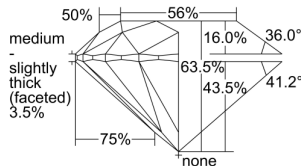

GIA®

FACSIMILE

GIA REPORT 1358432729

Verify this report at GIA.edu

GIA NATURAL DIAMOND DOSSIER®

July 16, 2020
GIA Report Number 1358432729
Shape and Cutting Style ..... Round Brilliant
Measurements ..... 5.84 - 5.92 x 3.73 mm

GRADING RESULTS

Carat Weight ..... 0.80 carat
Color Grade ..... F
Clarity Grade S11
Cut Grade ..... Excellent

ADDITIONAL GRADING INFORMATION

Polish ..... Excellent
Symmetry ..... Very Good
Fluorescence ..... Faint
Clarity Characteristics ..... Crystal
Inscription(s): GIA 1358432729

PROPORTIONS

Profile to actual proportions

GRADING SCALES

GIA COLOR SCALE	GIA CLARITY SCALE	GIA CUT SCALE
Colorless	Flawless	Excellent
Near Colorless	Internally Flawless	
Faint	VVS₁	Very Good
Very Light	VVS₂	
Light	VS₁	Good
	VS₂	
	S1₁	Fair
	S1₂	
	I₁	Poor
	I₂	
	I₃