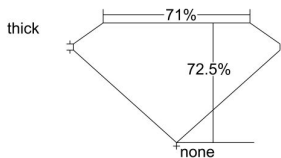

GIA®

FACSIMILE

GIA REPORT 2354223282

Verify this report at GIA.edu

GIA NATURAL DIAMOND DOSSIER®

March 17, 2020
GIA Report Number 2354223282
Shape and Cutting Style ..... Square Modified Brilliant
Measurements ..... 5.25 x 5.12 x 3.71 mm

GRADING RESULTS

Carat Weight ..... 0.92 carat
Color Grade ..... J
Clarity Grade VS2

ADDITIONAL GRADING INFORMATION

Polish ..... Excellent
Symmetry ..... Very Good
Fluorescence ..... None
Clarity Characteristics ..... Crystal
Inscription(s): GIA 2354223282

PROPORTIONS

Profile not to actual proportions

GRADING SCALES

GIA COLOR SCALE		GIA CLARITY SCALE			
COLORLESS	D	VERY VERY SLIGHTLY INCLUDED	FLAWLESS		
	E		INTERNALLY FLAWLESS		
	F	VERY SLIGHTLY INCLUDED	VVS₁		
	G		VVS₂		
	H		VS₁		
	NEAR COLORLESS	I	SLIGHTLY INCLUDED	VS₂	
		J		SI₁	
		FAINT	K	INCLUDED	SI₂
			L		I₁
			M		I₂
N			I₃		
VERT LIGHT	O	INCLUDED			
	P				
	Q				
	R				
	S				
	T				
LIGHT	U				
	V				
	W				
	X				
Y					
Z