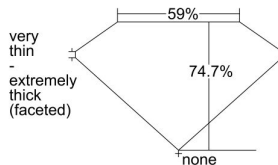

GIA®

FACSIMILE

GIA REPORT 2347118031

Verify this report at GIA.edu

GIA NATURAL DIAMOND DOSSIER®

November 14, 2019
GIA Report Number 2347118031
Shape and Cutting Style ..... Marquise Brilliant
Measurements ..... 9.13 x 4.29 x 3.20 mm

GRADING RESULTS

Carat Weight ..... 0.72 carat
Color Grade ..... G
Clarity Grade I1

ADDITIONAL GRADING INFORMATION

Polish ..... Very Good
Symmetry ..... Good
Fluorescence ..... Medium Blue
Clarity Characteristics ..... Crystal, Cloud
Inscription(s): GIA 2347118031

PROPORTIONS

Profile not to actual proportions

GRADING SCALES

GIA COLOR SCALE		GIA CLARITY SCALE			
COLORLESS	D	VERY VERY SLIGHTLY INCLUDED	FLAWLESS		
	E		INTERNALLY FLAWLESS		
	F	VERY SLIGHTLY INCLUDED	VVS₁		
	G		VVS₂		
	H		VS₁		
	NEAR COLORLESS	I	SLIGHTLY INCLUDED	VS₂	
		J		SI₁	
		FAINT	K	INCLUDED	SI₂
			L		I₁
			M		I₂
VERT LIGHT	N	INCLUDED	I₃		
	O				
	P				
	Q				
	R				
LIGHT	S				
	T				
	U				
	V				
	W				
	X				
	Y				
	Z