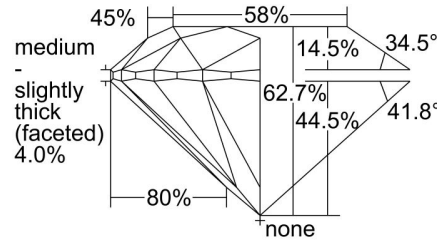

GIA NATURAL DIAMOND GRADING REPORT

April 21, 2018
GIA Report Number 2287764546
Shape and Cutting Style Round Brilliant
Measurements 6.38 - 6.41 x 4.01 mm

GRADING RESULTS

Carat Weight 1.00 carat
Color Grade J
Clarity Grade SI1
Cut Grade Excellent

ADDITIONAL GRADING INFORMATION

Polish Excellent
Symmetry Very Good
Fluorescence None
Inscription(s): GIA 2287764546
Comments: Additional clouds are not shown.

PROPORTIONS

Profile to actual proportions

CLARITY CHARACTERISTICS

KEY TO SYMBOLS*

- Feather
- Cloud
- Natural

* Red symbols denote internal characteristics (inclusions). Green or black symbols denote external characteristics (blemishes). Diagram is an approximate representation of the diamond, and symbols shown indicate type, position, and approximate size of clarity characteristics. All clarity characteristics may not be shown. Details of finish are not shown.