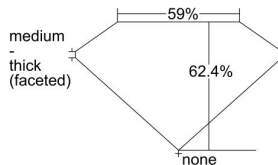

GIA®

FACSIMILE

GIA REPORT

7326891311

Verify this report at GIA.edu

GIA NATURAL DIAMOND DOSSIER®

May 23, 2019
GIA Report Number 7326891311
Shape and Cutting Style ..... Oval Brilliant
Measurements ..... 7.05 x 5.06 x 3.16 mm

GRADING RESULTS

Carat Weight ..... 0.70 carat
Color Grade ..... E
Clarity Grade SI1

ADDITIONAL GRADING INFORMATION

Polish ..... Excellent
Symmetry ..... Very Good
Fluorescence ..... None
Clarity Characteristics ..... Feather
Inscription(s): GIA 7326891311

PROPORTIONS

Profile not to actual proportions

GRADING SCALES

GIA COLOR SCALE		GIA CLARITY SCALE			
COLORLESS	D	VERY VERY SLIGHTLY INCLUDED	FLAWLESS		
	E		INTERNALLY FLAWLESS		
	F	VERY SLIGHTLY INCLUDED	VVS₁		
	G		VVS₂		
	H		VS₁		
	NEAR COLORLESS	I	SLIGHTLY INCLUDED	VS₂	
		J		SI₁	
		FAINT	K	INCLUDED	SI₂
			L		I₁
			M		I₂
VERT LIGHT	N	INCLUDED	I₃		
	O				
	P				
	Q				
	R				
LIGHT	S				
	T				
	U				
	V				
	W				
	X				
	Y				
	Z