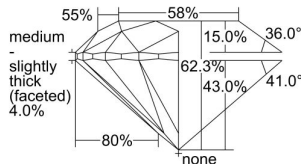

GIA®

FACSIMILE

GIA REPORT 6341074279

Verify this report at GIA.edu

GIA NATURAL DIAMOND DOSSIER®

November 06, 2019
GIA Report Number **6341074279**
Shape and Cutting Style ..... **Round Brilliant**
Measurements ..... **4.68 - 4.70 x 2.92 mm**

GRADING RESULTS

Carat Weight ..... **0.40 carat**
Color Grade ..... **H**
Clarity Grade **VS2**
Cut Grade ..... **Very Good**

ADDITIONAL GRADING INFORMATION

Polish ..... **Very Good**
Symmetry ..... **Excellent**
Fluorescence ..... **Medium Blue**
Clarity Characteristics ..... **Crystal, Cloud**
Inscription(s): **GIA 6341074279**

PROPORTIONS

Profile to actual proportions

GRADING SCALES

GIA COLOR SCALE

COLORESS	D
	E
	F
	G
	H
	I
	J
NEAR COLORESS	K
	L
FAINT	M
	N
	O
	P
VERY LIGHT	Q
	R
	S
	T
	U
	V
	W
	X
	Y
LIGHT	Z

GIA CLARITY SCALE

VERY VERY SLIGHTLY INCLUDED	FLAWLESS
	INTERNALLY FLAWLESS
VERY SLIGHTLY INCLUDED	VVS₁
	VVS₂
SLIGHTLY INCLUDED	VS₁
	VS₂
INCLUDED	SI₁
	SI₂
	I₁
	I₂
	I₃

GIA CUT SCALE

EXCELLENT
VERY GOOD
GOOD
FAIR
POOR