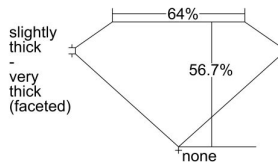

GIA®

FACSIMILE

GIA REPORT 1338362631

Verify this report at GIA.edu

GIA NATURAL DIAMOND DOSSIER®

July 29, 2019
GIA Report Number 1338362631
Shape and Cutting Style ..... Heart Brilliant
Measurements ..... 5.05 x 5.61 x 3.18 mm

GRADING RESULTS

Carat Weight ..... 0.51 carat
Color Grade ..... E
Clarity Grade SI2

ADDITIONAL GRADING INFORMATION

Polish ..... Excellent
Symmetry ..... Very Good
Fluorescence ..... None
Clarity Characteristics..... Crystal, Feather, Cavity
Inscription(s): GIA 1338362631

PROPORTIONS

Profile not to actual proportions

GRADING SCALES

GIA COLOR SCALE		GIA CLARITY SCALE			
COLORLESS	D	VERY VERY SLIGHTLY INCLUDED	FLAWLESS		
	E		INTERNALLY FLAWLESS		
	F	VERY SLIGHTLY INCLUDED	VVS₁		
	G		VVS₂		
	H		VS₁		
	NEAR COLORLESS	I	SLIGHTLY INCLUDED	VS₂	
		J		SI₁	
		FAINT	K	INCLUDED	SI₂
			L		I₁
			M		I₂
VERT LIGHT	N	INCLUDED	I₃		
	O				
	P				
	Q				
	R				
LIGHT	S				
	T				
	U				
	V				
	W				
X					
Y					
Z