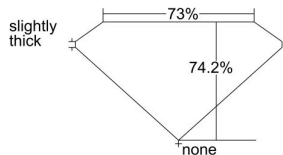

GIA®

FACSIMILE

GIA REPORT 2346581231

Verify this report at GIA.edu

GIA NATURAL DIAMOND DOSSIER®

January 12, 2020
GIA Report Number 2346581231
Shape and Cutting Style ..... Square Modified Brilliant
Measurements ..... 4.84 x 4.83 x 3.58 mm

GRADING RESULTS

Carat Weight ..... 0.72 carat
Color Grade ..... F
Clarity Grade VS2

ADDITIONAL GRADING INFORMATION

Polish ..... Excellent
Symmetry ..... Very Good
Fluorescence ..... None
Clarity Characteristics ..... Crystal, Cloud
Inscription(s): GIA 2346581231

PROPORTIONS

Profile not to actual proportions