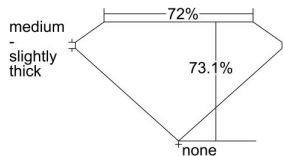

GIA®

FACSIMILE

GIA REPORT 5346581152

Verify this report at GIA.edu

GIA NATURAL DIAMOND DOSSIER®

January 12, 2020
GIA Report Number 5346581152
Shape and Cutting Style ..... Square Modified Brilliant
Measurements ..... 4.87 x 4.82 x 3.53 mm

GRADING RESULTS

Carat Weight ..... 0.70 carat
Color Grade ..... D
Clarity Grade VS1

ADDITIONAL GRADING INFORMATION

Polish ..... Excellent
Symmetry ..... Very Good
Fluorescence ..... None
Clarity Characteristics ..... Feather, Cloud
Inscription(s): GIA 5346581152

PROPORTIONS

Profile not to actual proportions

GRADING SCALES

GIA COLOR SCALE		GIA CLARITY SCALE	
COLORLESS	D	VERY VERY SLIGHTLY INCLUDED	FLAWLESS
	E		INTERNALLY FLAWLESS
	F		VVS₁
	G		VVS₂
	H		VS₁
	I		VS₂
	J		SI₁
	K		SI₂
	L		I₁
	M		I₂
NEAR COLORLESS	N	SLIGHTLY INCLUDED	I₃
	O		
	P		
	Q		
FAINT	R	INCLUDED	
	S		
	T		
	U		
VERTICALLY FAINT	V		
	W		
	X		
	Y		
LIGHT	Z