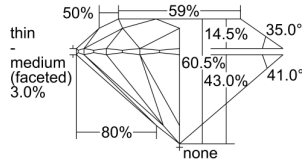

GIA®

FACSIMILE

GIA REPORT

7283812997

Verify this report at GIA.edu

GIA NATURAL DIAMOND DOSSIER®

May 24, 2018
GIA Report Number 7283812997
Shape and Cutting Style ..... Round Brilliant
Measurements ..... 5.79 - 5.82 x 3.51 mm

GRADING RESULTS

Carat Weight ..... 0.72 carat
Color Grade ..... D
Clarity Grade VS2
Cut Grade ..... Excellent

ADDITIONAL GRADING INFORMATION

Polish ..... Excellent
Symmetry ..... Excellent
Fluorescence ..... Faint
Clarity Characteristics ..... Cloud, Crystal
Inscription(s): GIA 7283812997

PROPORTIONS

Profile to actual proportions

GRADING SCALES

GIA COLOR SCALE	GIA CLARITY SCALE	GIA CUT SCALE	
D	FLAWLESS	EXCELLENT	
E	INTERNALLY FLAWLESS		
F		VVS₁	VERY GOOD
G	VVS₂		
H	VS₁	GOOD	
I	VS₂		
J	SI₁	FAIR	
K	SI₂		
L	I₁	POOR	
M	I₂		
N	I₃		
O			
P			
Q			
R			
S			
T			
U			
V			
W			
X			
Y			
Z