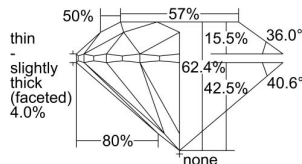

GIA®

FACSIMILE

GIA REPORT

7341845879

Verify this report at GIA.edu

GIA NATURAL DIAMOND DOSSIER®

February 05, 2020

GIA Report Number **7341845879**

Shape and Cutting Style ..... **Round Brilliant**

Measurements ..... **5.65 - 5.70 x 3.54 mm**

GRADING RESULTS

Carat Weight ..... **0.71 carat**

Color Grade ..... **D**

Clarity Grade **VS1**

Cut Grade ..... **Excellent**

ADDITIONAL GRADING INFORMATION

Polish ..... **Excellent**

Symmetry ..... **Very Good**

Fluorescence ..... **None**

Clarity Characteristics..... **Crystal, Indented Natural**

Inscription(s): **GIA 7341845879**

PROPORTIONS

Profile to actual proportions

GRADING SCALES

GIA COLOR SCALE

COLORED	D
	E
	F
	G
	H
	I
	J
NEAR COLORLESS	K
	L
	M
Faint	N
	O
	P
	Q
	R
	S
	T
	U
	V
	W
	X
	Y
Light	Z

GIA CLARITY SCALE

FLAWLESS	VERY VERY SLIGHTLY INCLUDED	VS₁	VS₂	VS₁	VS₂	SI₁	SI₂	I₁	I₂	I₃		
											FLAWLESS	INTERNALLY FLAWLESS

GIA CUT SCALE

EXCELLENT
VERY GOOD
GOOD
FAIR
POOR