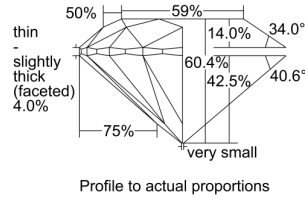

GIA®

FACSIMILE

GIA REPORT 6342559207

Verify this report at GIA.edu

GIA NATURAL DIAMOND DOSSIER®

January 14, 2020
GIA Report Number **6342559207**
Shape and Cutting Style ..... **Round Brilliant**
Measurements ..... **5.08 - 5.13 x 3.08 mm**

GRADING RESULTS

Carat Weight ..... **0.50 carat**
Color Grade ..... **F**
Clarity Grade **S11**
Cut Grade ..... **Excellent**

ADDITIONAL GRADING INFORMATION

Polish ..... **Excellent**
Symmetry ..... **Very Good**
Fluorescence ..... **None**
Clarity Characteristics ..... **Feather**
Inscription(s): **GIA 6342559207**

PROPORTIONS

GRADING SCALES

GIA COLOR SCALE	GIA CLARITY SCALE	GIA CUT SCALE	
D	FLAWLESS	EXCELLENT	
E	INTERNALLY FLAWLESS		
F		VVS₁	VERY GOOD
G	VVS₂		
H	VS₁	GOOD	
I	VS₂		
J	S1₁	FAIR	
K	S1₂		
L	I₁	POOR	
M	I₂		
N	I₃		
O			
P			
Q			
R			
S			
T			
U			
V			
W			
X			
Y			
Z