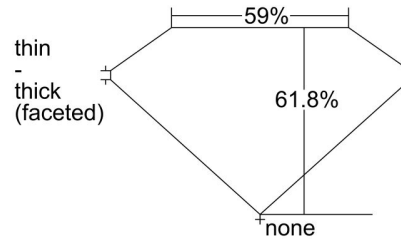

Verify this report at GIA.edu

FACSIMILE

This is a digital representation of the original GIA Report. This representation might not be accepted in lieu of the original GIA Report in certain circumstances. The original GIA Report includes certain security features which are not reproducible on this facsimile.

GIA NATURAL DIAMOND GRADING REPORT

November 07, 2019
GIA Report Number 2205710177
Shape and Cutting Style ..... Oval Brilliant
Measurements ..... 8.30 x 6.18 x 3.82 mm

GRADING RESULTS

Carat Weight ..... 1.29 carat
Color Grade ..... G
Clarity Grade SI1

ADDITIONAL GRADING INFORMATION

Polish ..... Excellent
Symmetry ..... Very Good
Fluorescence ..... None

Inscription(s): GIA 2205710177

Comments: Clouds are not shown. Surface graining is not shown.

PROPORTIONS

Profile not to actual proportions