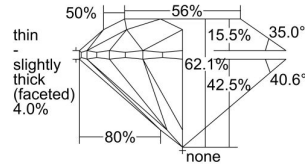

GIA®

FACSIMILE

GIA REPORT 2205781009

Verify this report at GIA.edu

GIA NATURAL DIAMOND DOSSIER®

December 10, 2019
GIA Report Number 2205781009
Shape and Cutting Style ..... Round Brilliant
Measurements ..... 5.23 - 5.26 x 3.25 mm

GRADING RESULTS

Carat Weight ..... 0.55 carat
Color Grade I
Clarity Grade VS1
Cut Grade ..... Excellent

ADDITIONAL GRADING INFORMATION

Polish ..... Excellent
Symmetry ..... Excellent
Fluorescence ..... Faint
Clarity Characteristics..... Crystal, Needle, Pinpoint
Inscription(s): GIA 2205781009

PROPORTIONS

Profile to actual proportions