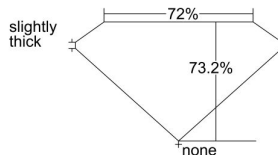

GIA®

FACSIMILE

GIA REPORT 5343581112

Verify this report at GIA.edu

GIA NATURAL DIAMOND DOSSIER®

January 13, 2020
GIA Report Number 5343581112
Shape and Cutting Style ..... Square Modified Brilliant
Measurements ..... 4.90 x 4.85 x 3.55 mm

GRADING RESULTS

Carat Weight ..... 0.70 carat
Color Grade I
Clarity Grade VS1

ADDITIONAL GRADING INFORMATION

Polish ..... Excellent
Symmetry ..... Very Good
Fluorescence ..... None
Clarity Characteristics ..... Feather, Pinpoint, Cloud
Inscription(s): GIA 5343581112

PROPORTIONS

Profile not to actual proportions

GRADING SCALES

GIA COLOR SCALE		GIA CLARITY SCALE			
COLORLESS	D	VERY VERY SLIGHTLY INCLUDED	FLAWLESS		
	E		INTERNALLY FLAWLESS		
	F	VERY SLIGHTLY INCLUDED	VVS₁		
	G		VVS₂		
	H		VS₁		
	NEAR COLORLESS	I	SLIGHTLY INCLUDED	VS₂	
		J		SI₁	
		FAINT	K	INCLUDED	SI₂
			L		I₁
			M		I₂
VERY LIGHT	N	LIGHT	I₃		
	O				
	P				
	Q				
	R