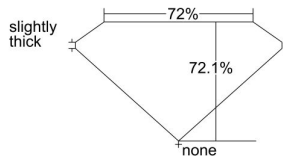

GIA®

FACSIMILE

GIA REPORT 7341581122

Verify this report at GIA.edu

GIA NATURAL DIAMOND DOSSIER®

January 12, 2020
GIA Report Number 7341581122
Shape and Cutting Style ..... **Square Modified Brilliant**
Measurements ..... 5.22 x 5.11 x 3.69 mm

GRADING RESULTS

Carat Weight ..... 0.77 carat
Color Grade ..... E
Clarity Grade VS1

ADDITIONAL GRADING INFORMATION

Polish ..... Excellent
Symmetry ..... Very Good
Fluorescence ..... None
Clarity Characteristics..... Cloud, Crystal, Pinpoint
Inscription(s): GIA 7341581122

PROPORTIONS

Profile not to actual proportions

GRADING SCALES

GIA COLOR SCALE		GIA CLARITY SCALE			
COLORLESS	D	VERY VERY SLIGHTLY INCLUDED	FLAWLESS		
	E		INTERNALLY FLAWLESS		
	F		VVS₁		
	NEAR COLORLESS	G	VERY SLIGHTLY INCLUDED	VVS₂	
		H		VS₁	
		FAINT	I	SLIGHTLY INCLUDED	VS₂
			J		SI₁
			K		SI₂
	VERT LIGHT	L	INCLUDED	I₁	
		M		I₂	
N		I₃			
O					
LIGHT		P			
		Q			
		R			
		S