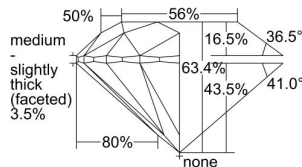

GIA®

FACSIMILE

GIA REPORT

7342095483

Verify this report at GIA.edu

GIA NATURAL DIAMOND DOSSIER®

November 08, 2019
GIA Report Number 7342095483
Shape and Cutting Style ..... Round Brilliant
Measurements ..... 6.11 - 6.15 x 3.89 mm

GRADING RESULTS

Carat Weight ..... 0.90 carat
Color Grade I
Clarity Grade VS2
Cut Grade ..... Excellent

ADDITIONAL GRADING INFORMATION

Polish ..... Excellent
Symmetry ..... Excellent
Fluorescence ..... None
Clarity Characteristics ..... Cloud, Crystal
Inscription(s): GIA 7342095483

PROPORTIONS

Profile to actual proportions