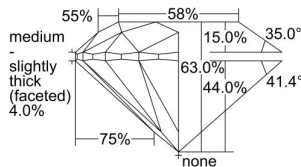

GIA®

FACSIMILE

GIA REPORT 7353271404

Verify this report at GIA.edu

GIA NATURAL DIAMOND DOSSIER®

May 28, 2020
GIA Report Number 7353271404
Shape and Cutting Style ..... Round Brilliant
Measurements ..... 5.63 - 5.67 x 3.56 mm

GRADING RESULTS

Carat Weight ..... 0.70 carat
Color Grade ..... H
Clarity Grade SI2
Cut Grade ..... Excellent

ADDITIONAL GRADING INFORMATION

Polish ..... Excellent
Symmetry ..... Excellent
Fluorescence ..... Faint
Clarity Characteristics ..... Crystal, Cloud
Inscription(s): GIA 7353271404

PROPORTIONS

Profile to actual proportions

GRADING SCALES

GIA COLOR SCALE

COLORESS	D
	E
	F
	G
	H
	I
	J
NEAR COLORESS	K
	L
FAIN	M
	N
	O
	P
VERY FAINT	Q
	R
	S
	T
	U
	V
	W
	X
	Y
LIGHT	Z

GIA CLARITY SCALE

FLAWLESS	VERY VERY SLIGHTLY INCLUDED	VVS₁	
			VVS₂
INTERNALLY FLAWLESS	VERY SLIGHTLY INCLUDED	VS₁	
		VS₂	
SLIGHTLY INCLUDED	INCLUDED	SI₁	
		SI₂	
INCLUDED		I₁	
		I₂	
		I₃	

GIA CUT SCALE

EXCELLENT
VERY GOOD
GOOD
FAIR
POOR