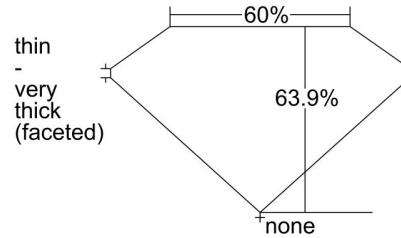

**GIA NATURAL DIAMOND GRADING REPORT**

 February 25, 2020  
 GIA Report Number ..... 1345979262  
 Shape and Cutting Style ..... Oval Brilliant  
 Measurements ..... 8.79 x 5.65 x 3.61 mm

**GRADING RESULTS**

 Carat Weight ..... 1.20 carat  
 Color Grade ..... G  
 Clarity Grade ..... SI1

**ADDITIONAL GRADING INFORMATION**

 Polish ..... Very Good  
 Symmetry ..... Very Good  
 Fluorescence ..... Faint  
 Inscription(s): GIA 1345979262

**Comments:** Additional twinning wisps, pinpoints and surface graining are not shown.

**PROPORTIONS**

Profile not to actual proportions

**CLARITY CHARACTERISTICS**

**KEY TO SYMBOLS\***

-  Twinning Wisp
-  Crystal
-  Indented Natural

\* Red symbols denote internal characteristics (inclusions). Green or black symbols denote external characteristics (blemishes). Diagram is an approximate representation of the diamond, and symbols shown indicate type, position, and approximate size of clarity characteristics. All clarity characteristics may not be shown. Details of finish are not shown.