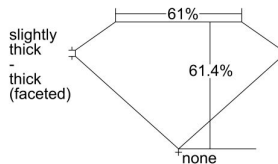

GIA®

FACSIMILE

GIA REPORT 1196477743

Verify this report at GIA.edu

GIA NATURAL DIAMOND DOSSIER®

June 29, 2018
GIA Report Number 1196477743
Shape and Cutting Style ..... Heart Brilliant
Measurements ..... 5.20 x 6.22 x 3.82 mm

GRADING RESULTS

Carat Weight ..... 0.71 carat
Color Grade ..... G
Clarity Grade SI1

ADDITIONAL GRADING INFORMATION

Polish ..... Excellent
Symmetry ..... Very Good
Fluorescence ..... None
Clarity Characteristics ..... Feather
Inscription(s): GIA 1196477743

PROPORTIONS

Profile not to actual proportions

GRADING SCALES

GIA COLOR SCALE		GIA CLARITY SCALE			
COLORLESS	D	VERY VERY SLIGHTLY INCLUDED	FLAWLESS		
	E		INTERNALLY FLAWLESS		
	F	VERY SLIGHTLY INCLUDED	VVS₁		
	G		VVS₂		
	NEAR COLORLESS	H	SLIGHTLY INCLUDED	VS₁	
		I		VS₂	
	FANT	J	SLIGHTLY INCLUDED	SI₁	
		K		SI₂	
		VERY LIGHT	L	INCLUDED	I₁
			M		I₂
N			I₃		
LIGHT			O		
			P		
			Q		
	R				
	S				
	T				
	U				
	V				
	W				
	X				
	Y				
	Z