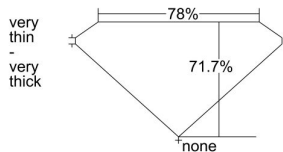

GIA®

FACSIMILE

GIA REPORT 7333235683

Verify this report at GIA.edu

GIA NATURAL DIAMOND DOSSIER®

July 09, 2019
GIA Report Number 7333235683
Shape and Cutting Style ..... Square Modified Brilliant
Measurements ..... 4.92 x 4.71 x 3.38 mm

GRADING RESULTS

Carat Weight ..... 0.60 carat
Color Grade ..... H
Clarity Grade VS1

ADDITIONAL GRADING INFORMATION

Polish ..... Very Good
Symmetry ..... Good
Fluorescence ..... None
Clarity Characteristics ..... Feather
Inscription(s): GIA 7333235683

PROPORTIONS

Profile not to actual proportions

GRADING SCALES

GIA COLOR SCALE		GIA CLARITY SCALE			
COLORLESS	D	VERY VERY SLIGHTLY INCLUDED	FLAWLESS		
	E		INTERNALLY FLAWLESS		
	F		VVS₁		
	NEAR COLORLESS	G	VERY SLIGHTLY INCLUDED	VVS₂	
		H		VS₁	
		FAINT	I	SLIGHTLY INCLUDED	VS₂
			J		SI₁
			K		SI₂
	VERT LIGHT	L	INCLUDED	I₁	
		M		I₂	
N		I₃			
O					
P					
Q					
R					
LIGHT	S				
	T				
	U				
	V				
	W				
	X				
	Y				
	Z