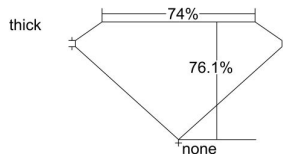

GIA®

FACSIMILE

GIA REPORT 6204289418

Verify this report at GIA.edu

GIA NATURAL DIAMOND DOSSIER®

July 01, 2019
GIA Report Number 6204289418
Shape and Cutting Style ..... Square Modified Brilliant
Measurements ..... 5.45 x 5.39 x 4.10 mm

GRADING RESULTS

Carat Weight ..... 0.96 carat
Color Grade ..... H
Clarity Grade VVS2

ADDITIONAL GRADING INFORMATION

Polish ..... Very Good
Symmetry ..... Good
Fluorescence ..... None
Clarity Characteristics..... Cloud, Feather, Cavity, Natural
Inscription(s): GIA 6204289418

PROPORTIONS

Profile not to actual proportions