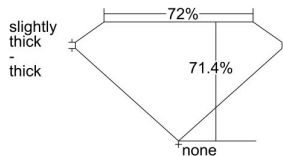

GIA®

FACSIMILE

GIA REPORT 6342792753

Verify this report at GIA.edu

GIA NATURAL DIAMOND DOSSIER®

January 31, 2020
GIA Report Number 6342792753
Shape and Cutting Style ..... Square Modified Brilliant
Measurements ..... 4.76 x 4.67 x 3.33 mm

GRADING RESULTS

Carat Weight ..... 0.70 carat
Color Grade ..... G
Clarity Grade SI2

ADDITIONAL GRADING INFORMATION

Polish ..... Excellent
Symmetry ..... Very Good
Fluorescence ..... Faint
Clarity Characteristics ..... Crystal, Cloud, Feather
Inscription(s): GIA 6342792753

PROPORTIONS

Profile not to actual proportions

GRADING SCALES

GIA COLOR SCALE		GIA CLARITY SCALE			
COLORLESS	D	VERY VERY SLIGHTLY INCLUDED	FLAWLESS		
	E		INTERNALLY FLAWLESS		
	F	VERY SLIGHTLY INCLUDED	VVS₁		
	G		VVS₂		
	H		VS₁		
	NEAR COLORLESS	I	SLIGHTLY INCLUDED	VS₂	
		J		SI₁	
		FAINT	K	INCLUDED	SI₂
			L		I₁
			M		I₂
VERT LIGHT	N	LIGHT	I₃		
	O				
	P				
	Q				
	R