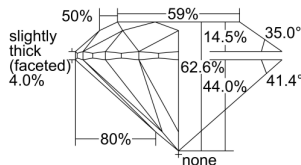

GIA®

FACSIMILE

GIA REPORT 5356196891

Verify this report at GIA.edu

GIA NATURAL DIAMOND DOSSIER®

March 18, 2020
GIA Report Number 5356196891
Shape and Cutting Style ..... Round Brilliant
Measurements ..... 6.13 - 6.17 x 3.85 mm

GRADING RESULTS

Carat Weight ..... 0.90 carat
Color Grade ..... K
Clarity Grade S11
Cut Grade ..... Excellent

ADDITIONAL GRADING INFORMATION

Polish ..... Excellent
Symmetry ..... Excellent
Fluorescence ..... None
Clarity Characteristics ..... Crystal
Inscription(s): GIA 5356196891

PROPORTIONS

Profile to actual proportions

GRADING SCALES

GIA COLOR SCALE

COLOREDNESS	D
	E
	F
	G
	H
	I
	J
NEAR COLORLESS	K
	L
Faint	M
	N
	O
	P
	Q
Very Light	R
	S
	T
	U
	V
	W
	X
	Y
Light	Z

GIA CLARITY SCALE

VERY VERY SLIGHTLY INCLUDED	FLAWLESS
	INTERNALLY FLAWLESS
VERY SLIGHTLY INCLUDED	VVS₁
	VVS₂
SLIGHTLY INCLUDED	VS₁
	VS₂
INCLUDED	SI₁
	SI₂
INCLUDED	I₁
	I₂
	I₃

GIA CUT SCALE

EXCELLENT	VERY GOOD	GOOD	FAIR	POOR