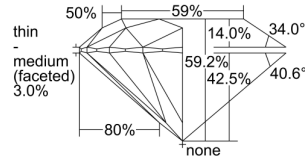

GIA®

FACSIMILE

GIA REPORT 3315492351

Verify this report at GIA.edu

GIA NATURAL DIAMOND DOSSIER®

December 24, 2018
GIA Report Number 3315492351
Shape and Cutting Style ..... Round Brilliant
Measurements ..... 5.57 - 5.59 x 3.31 mm

GRADING RESULTS

Carat Weight ..... 0.62 carat
Color Grade ..... F
Clarity Grade VS1
Cut Grade ..... Excellent

ADDITIONAL GRADING INFORMATION

Polish ..... Excellent
Symmetry ..... Excellent
Fluorescence ..... Medium Blue
Clarity Characteristics ..... Crystal, Pinpoint
Inscription(s): GIA 3315492351

PROPORTIONS

Profile to actual proportions

GRADING SCALES

GIA COLOR SCALE	GIA CLARITY SCALE	GIA CUT SCALE	
D	FLAWLESS	EXCELLENT	
E	INTERNALLY FLAWLESS		
F		VVS₁	VERY GOOD
G	VVS₂		
H	VS₁	GOOD	
I	VS₂		
J	SI₁	FAIR	
K	SI₂		
L	I₁	POOR	
M	I₂		
N	I₃		
O			
P			
Q			
R			
S			
T			
U			
V			
W			
X			
Y			
Z