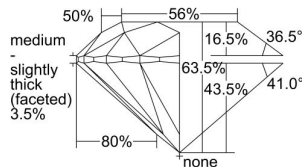

GIA®

FACSIMILE

GIA REPORT

7338403351

Verify this report at GIA.edu

GIA NATURAL DIAMOND DOSSIER®

August 02, 2019
GIA Report Number 7338403351
Shape and Cutting Style ..... Round Brilliant
Measurements ..... 5.32 - 5.36 x 3.39 mm

GRADING RESULTS

Carat Weight ..... 0.60 carat
Color Grade I
Clarity Grade VS1
Cut Grade ..... Excellent

ADDITIONAL GRADING INFORMATION

Polish ..... Excellent
Symmetry ..... Excellent
Fluorescence ..... Faint
Clarity Characteristics..... Feather, Indented Natural, Pinpoint, Cloud

Inscription(s): GIA 7338403351

PROPORTIONS

Profile to actual proportions

GRADING SCALES

GIA COLOR SCALE	GIA CLARITY SCALE	GIA CUT SCALE	
D	FLAWLESS	EXCELLENT	
E	INTERNALLY FLAWLESS		
F		VVS₁	VERY GOOD
G	VVS₂		
H	VS₁	GOOD	
I	VS₂		
J	SI₁	FAIR	
K	SI₂		
L	I₁	POOR	
M			
N			
O	I₂		
P			
Q			
R	I₃		
S			
T			
U			
V			
W			
X			
Y			
Z