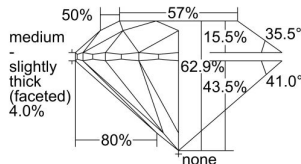

GIA®

FACSIMILE

GIA REPORT 6341774469

Verify this report at GIA.edu

GIA NATURAL DIAMOND DOSSIER®

February 03, 2020
GIA Report Number **6341774469**
Shape and Cutting Style ..... **Round Brilliant**
Measurements ..... **5.35 - 5.38 x 3.37 mm**

GRADING RESULTS

Carat Weight ..... **0.60 carat**
Color Grade ..... **I**
Clarity Grade **VS1**
Cut Grade ..... **Excellent**

ADDITIONAL GRADING INFORMATION

Polish ..... **Excellent**
Symmetry ..... **Excellent**
Fluorescence ..... **Faint**
Clarity Characteristics ..... **Feather, Pinpoint**
Inscription(s): **GIA 6341774469**

PROPORTIONS

Profile to actual proportions

GRADING SCALES

GIA COLOR SCALE

COLORLESS	D
	E
	F
	G
	H
	I
	J
NEAR COLORLESS	K
	L
FAIN	M
	N
	O
	P
VERY LIGHT	Q
	R
	S
	T
	U
	V
	W
	X
	Y
LIGHT	Z

GIA CLARITY SCALE

FLAWLESS	VERY VERY SLIGHTLY INCLUDED	VS₁	VS₂	VS₁	VS₂	SL₁	SL₂	I₁	I₂	I₃		
											FLAWLESS	INTERNALLY FLAWLESS

GIA CUT SCALE

EXCELLENT
VERY GOOD
GOOD
FAIR
POOR